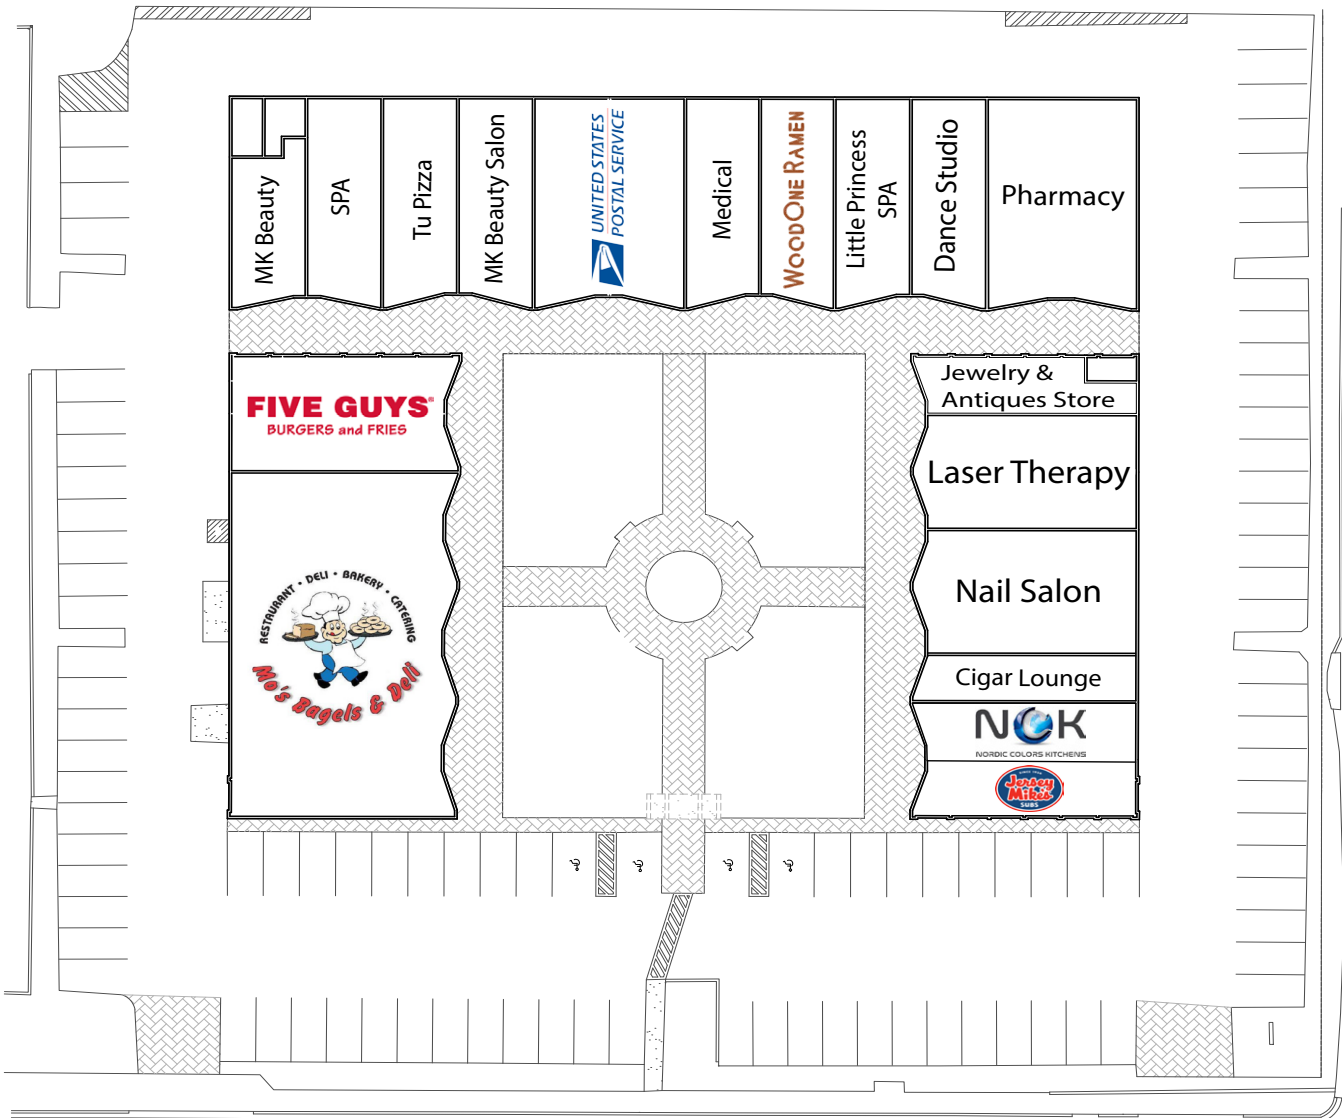

RK SAGE PLAZA

800 E. Hallandale Beach Blvd., Hallandale, FL 33009

= Current Opportunity

= Future Opportunity

East Hallandale Beach Blvd.

← RK PUBLIX PLAZA

← RK DIPLOMAT CENTER

→ RK BANK OF AMERICA PLAZA