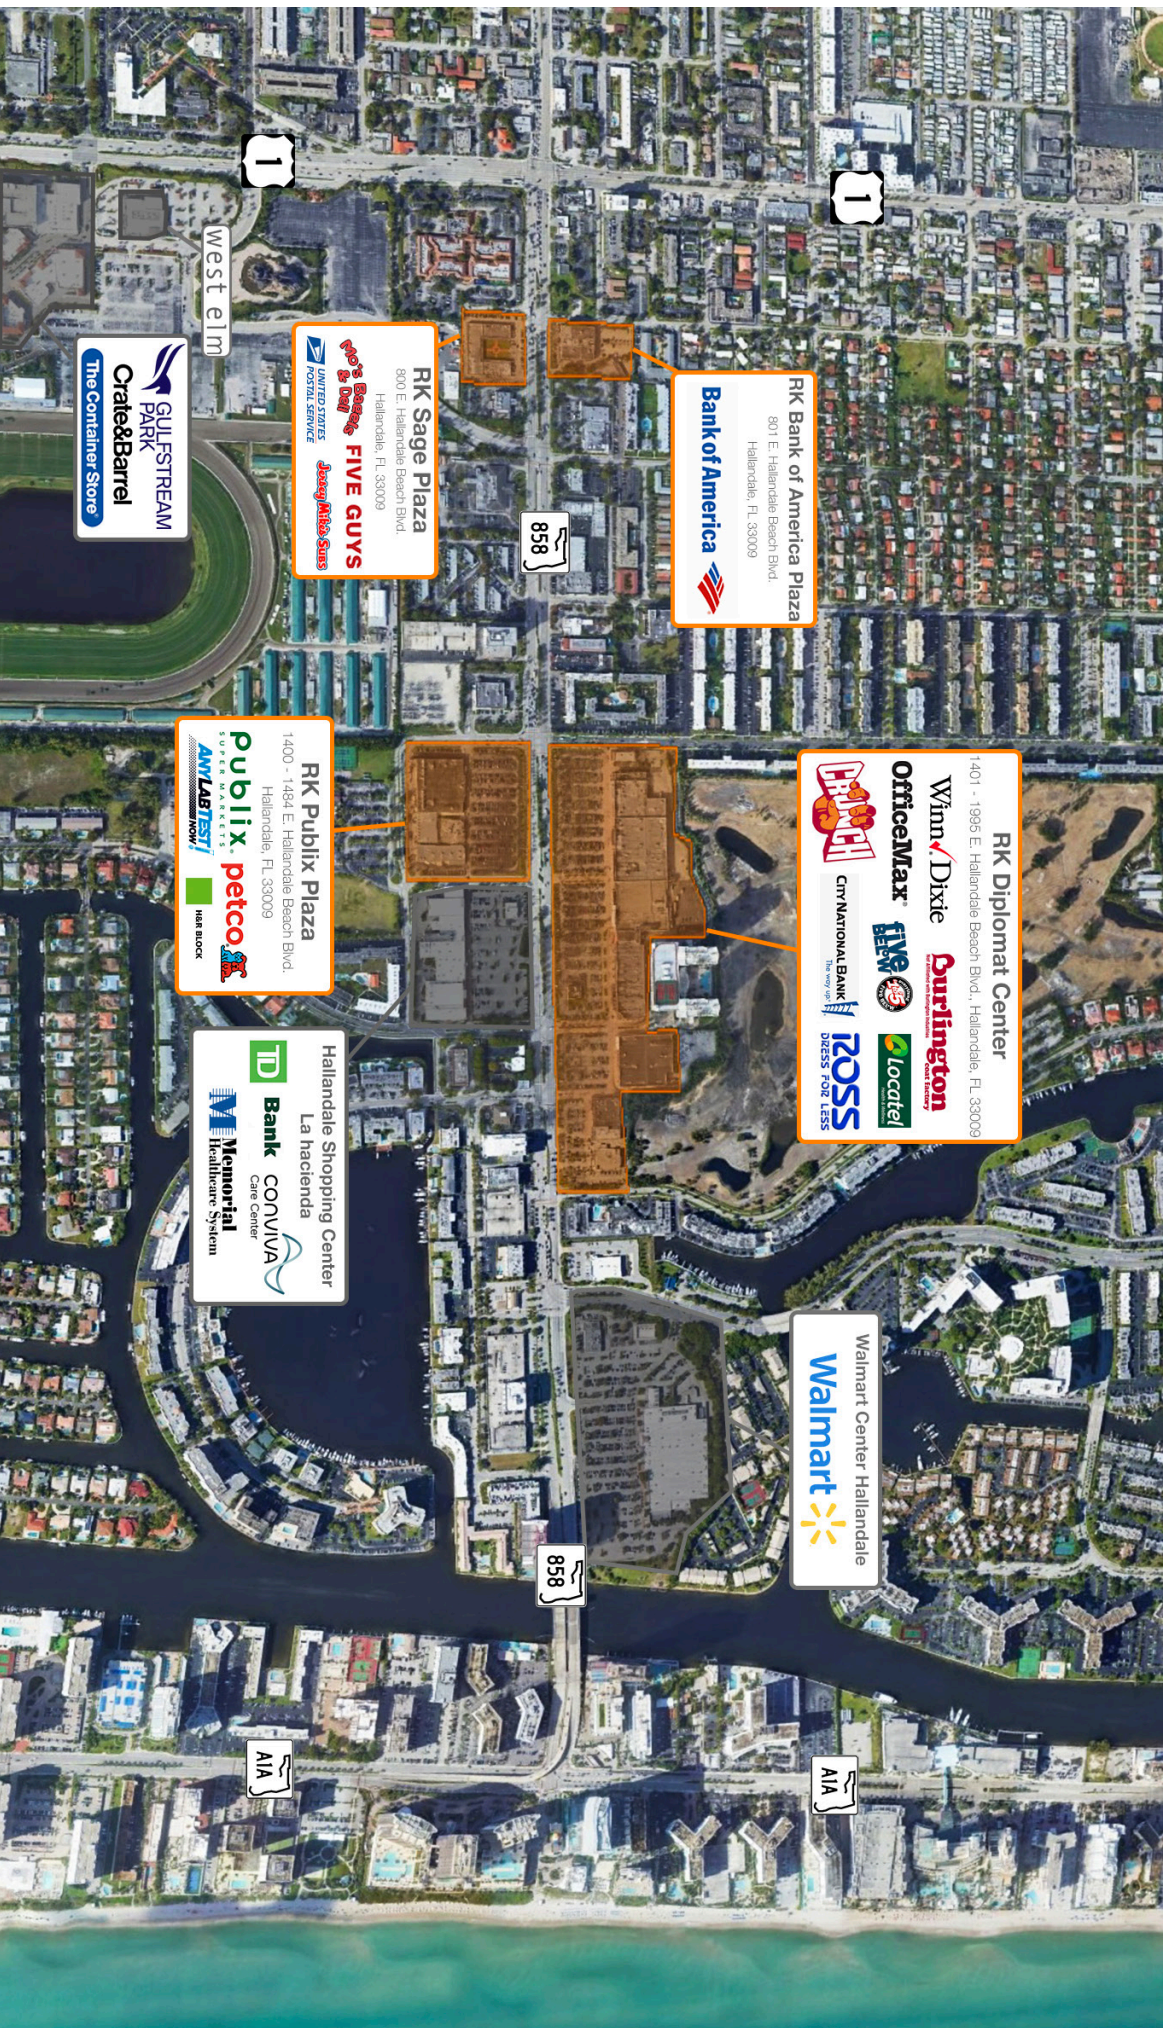

RK SAGE PLAZA

800 E. Hallandale Beach Blvd., Hallandale, FL 33009

| | | |
|--------|---------|----------|
| 1 Mile | 24,765 | \$75,272 |
| 3 Mile | 172,139 | \$96,774 |
| 5 Mile | 376,098 | \$89,700 |

- Located East of US-1 and in close proximity to our 350,000 SF RK Diplomat Center, which is the dominant shopping center on Hallandale Beach Blvd.
- 1 Block North of Gulfstream Race Track & Casino
- Area retailers include Winn Dixie, Burlington, Panera Bread, City National Bank, Publix, Petco, Starbucks, USPS and Jersey Mike's
- Traffic Counts in excess of 55,000 cars per day
- Anchored by Mo's Bagel and Five Guys Burgers

East Hallandale Beach Blvd.

← RK PUBLIX PLAZA

← RK DIPLOMAT CENTER

→ RK BANK OF AMERICA PLAZA

RK SAGE PLAZA

800 E. Hallandale Beach Blvd., Hallandale, FL 33009

Bank of America
801 E. Hallandale Beach Blvd.
Hallandale, FL 33009

Go's Bodega FIVE GUYS
800 E. Hallandale Beach Blvd.
Hallandale, FL 33009

UNITED STATES POSTAL SERVICE
Jockey Alpha Sues

RK Diplomat Center
1401 - 1995 E. Hallandale Beach Blvd., Hallandale, FL 33009

Winn-Dixie
OfficeMax
Durlington
Locafel
ROSS
CITY NATIONAL BANK
DRESS FOR LESS

RK Publix Plaza
1400 - 1484 E. Hallandale Beach Blvd.
Hallandale, FL 33009

publix
petco
AVIARISK
HAR BROC

Hallandale Shopping Center
La hacienda
CONVIVA
Bank Memorial
Healthcare System

Walmart Center Hallandale